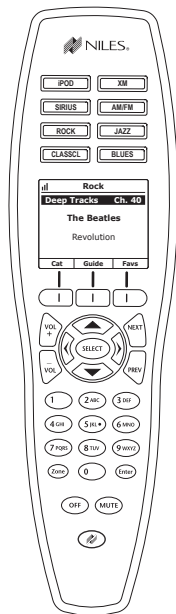

IntelliControl[®]ICS

INTEGRATED CONTROL SOLUTIONS

RHS-1

2-WAY WIRELESS RF iREMOTE[®]
WITH LCD DISPLAY

QUICK INSTALLATION GUIDE RESOURCE

Please refer to your existing iREMOTE[®] Quick Install Guide for installation instructions. If you have misplaced the Install Guide, please visit us online at www.nilesaudio.com. Thank you for purchasing this Mesh Network appliance.